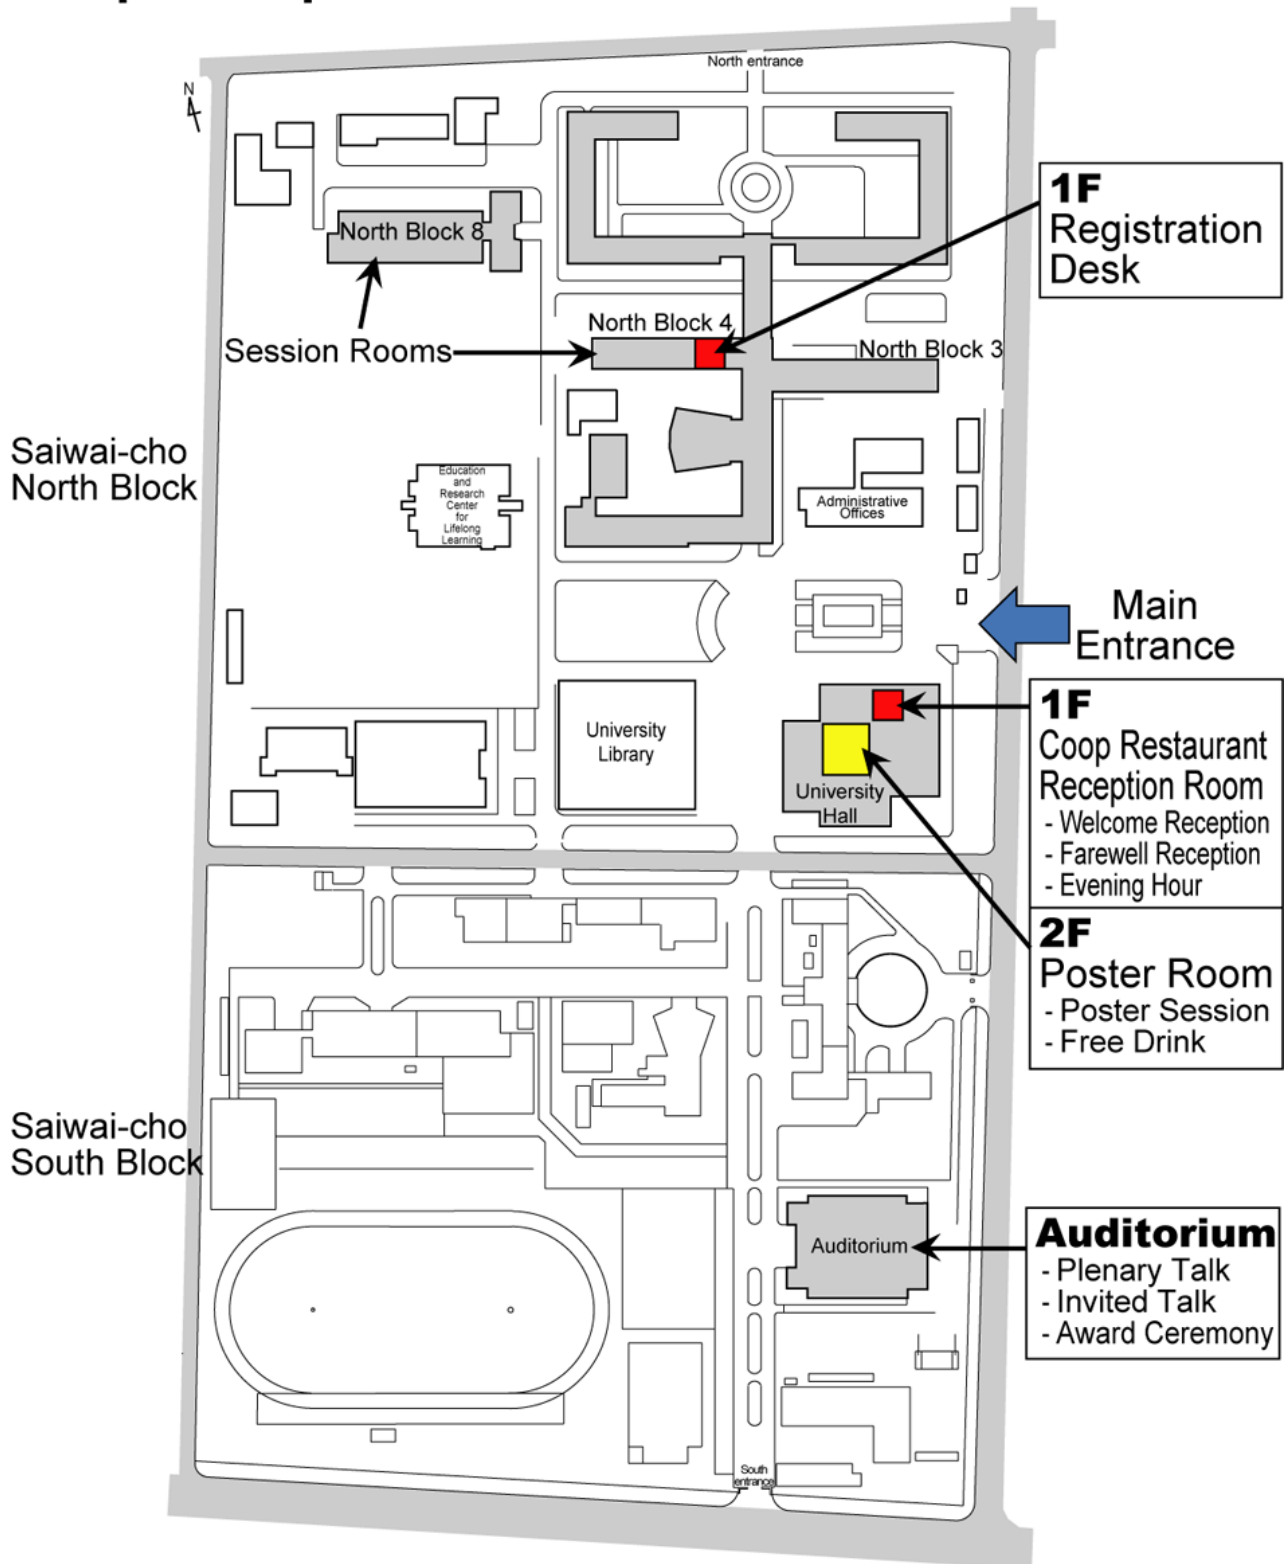

# Campus Map

- Free drinks are served during SICE2007 period at the Poster Room.
- Welcome Reception, Farewell Party and Evening hour is at 1F of University Hall. Drinks and Snacks are served.

# Session Rooms

Room N : SICE Session Room No.  
 (nnn) : Lecture Room No. in Kagawa Univ.

# Poster Session Room

**University Hall -1F-**

**University Hall -2F-**

Room N : SICE Session Room No.  
 (nnn) : Lecture Room No. in Kagawa Univ.