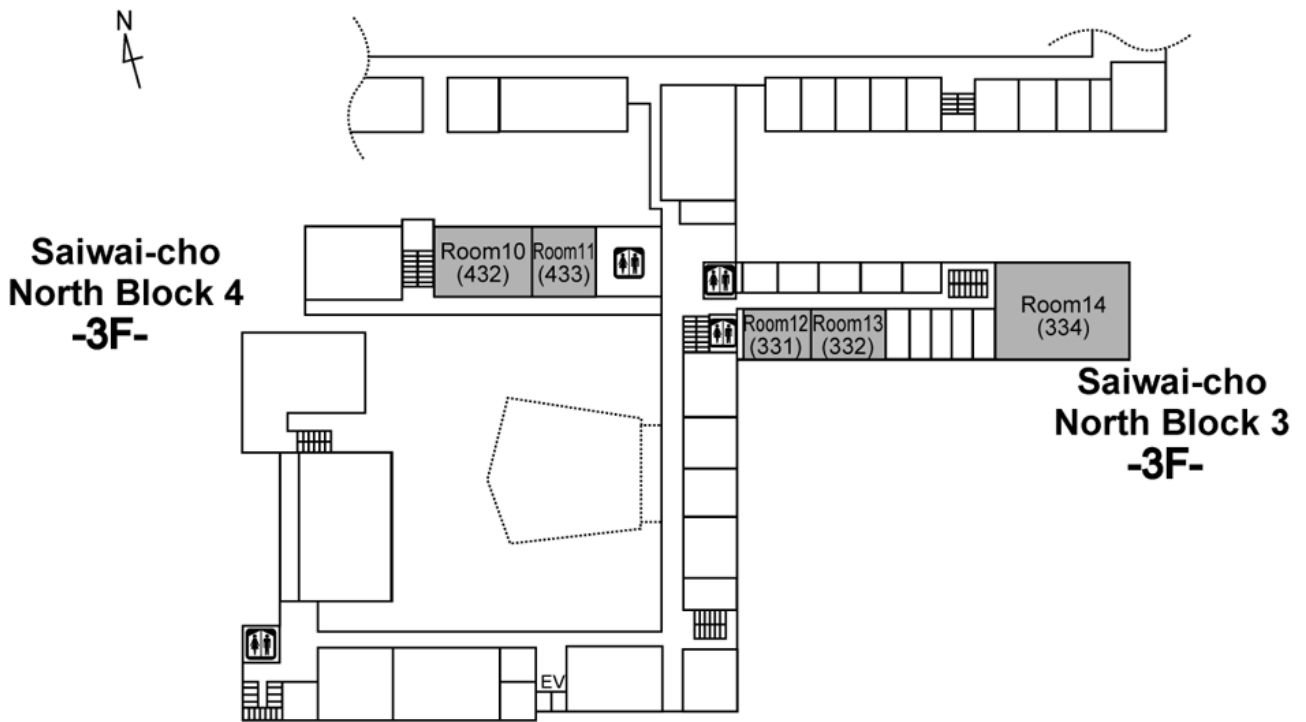

Session Rooms