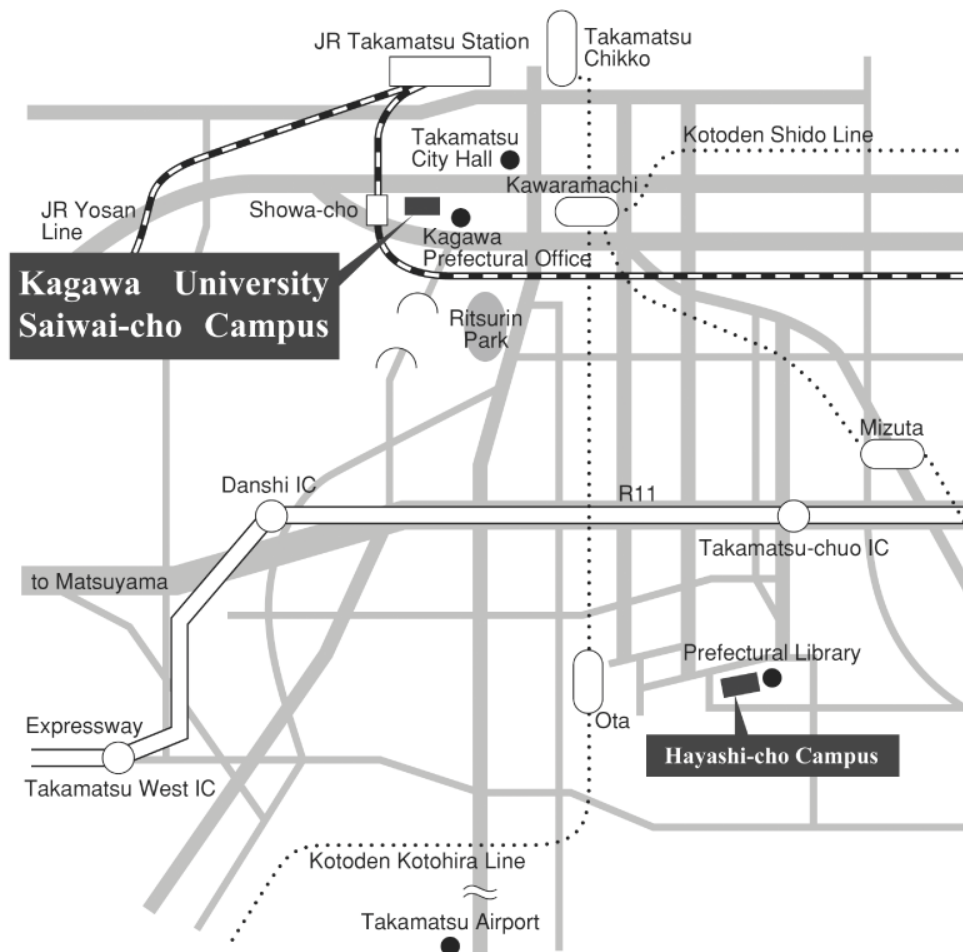

## Conference Site

### [Kagawa University]

Kagawa University is one of 80 National University Corporations in Japan. It is a middle size university with about 650 of teaching staffs and around 7000 students.

There are 6 faculties distributed on four campuses. The details of Kagawa university can be seen at following English web-site.

### [Where is Kagawa University in Takamatsu]

There are four campuses in Kagawa University. **SICE2007 is held at “Saiwai-cho Campus”, which situated at the center of Takamatsu city.** There are many hotels at walking distance from the conference site. Please check the city map at “Access” page of SICE2007 Web-site.

Saiwai-cho Campus of Kagawa University